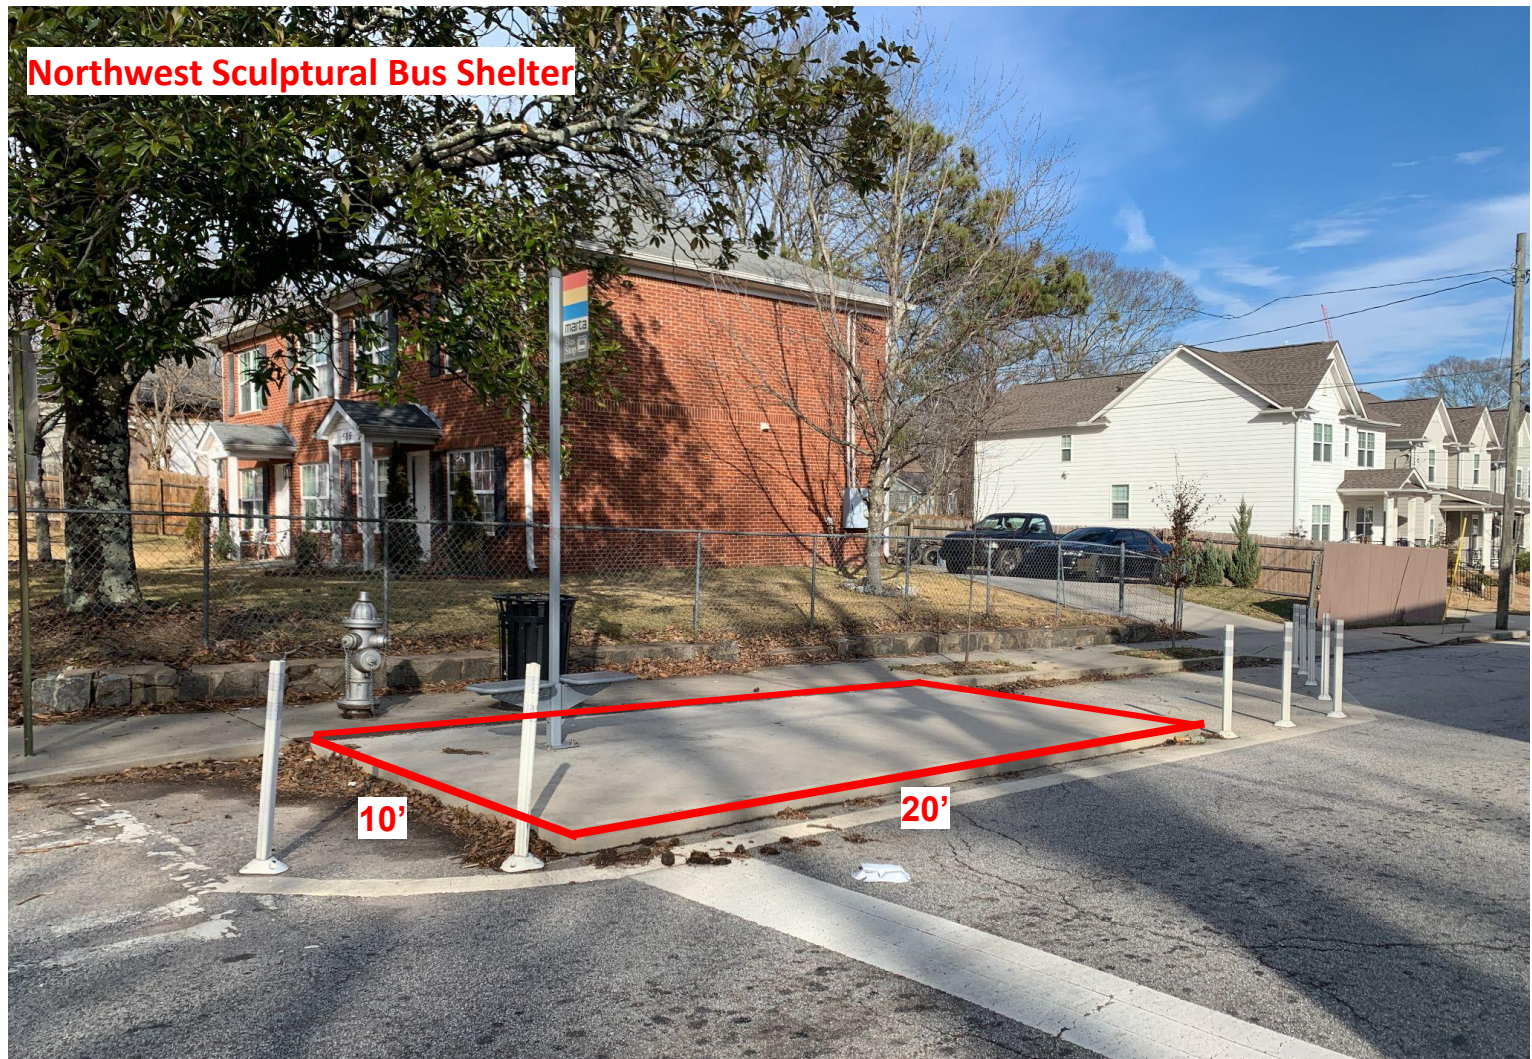

Featured Project Dimensions

1. Southwest Bus Shelter
2. Northwest Sculptural Bus Shelter
3. Crosswalk Mural
4. Yellow Store Mural

Southwest Bus Shelter

Northwest Sculptural Bus Shelter

Crosswalk Murals

**Cameron
Madison
Alexander
Blvd**

James P Brawley Dr NW

Yellow Store Mural

38'

32'

30'

24 1/2'

70'

Yellow Store Mural

50'

24 1/2'

20'

50''