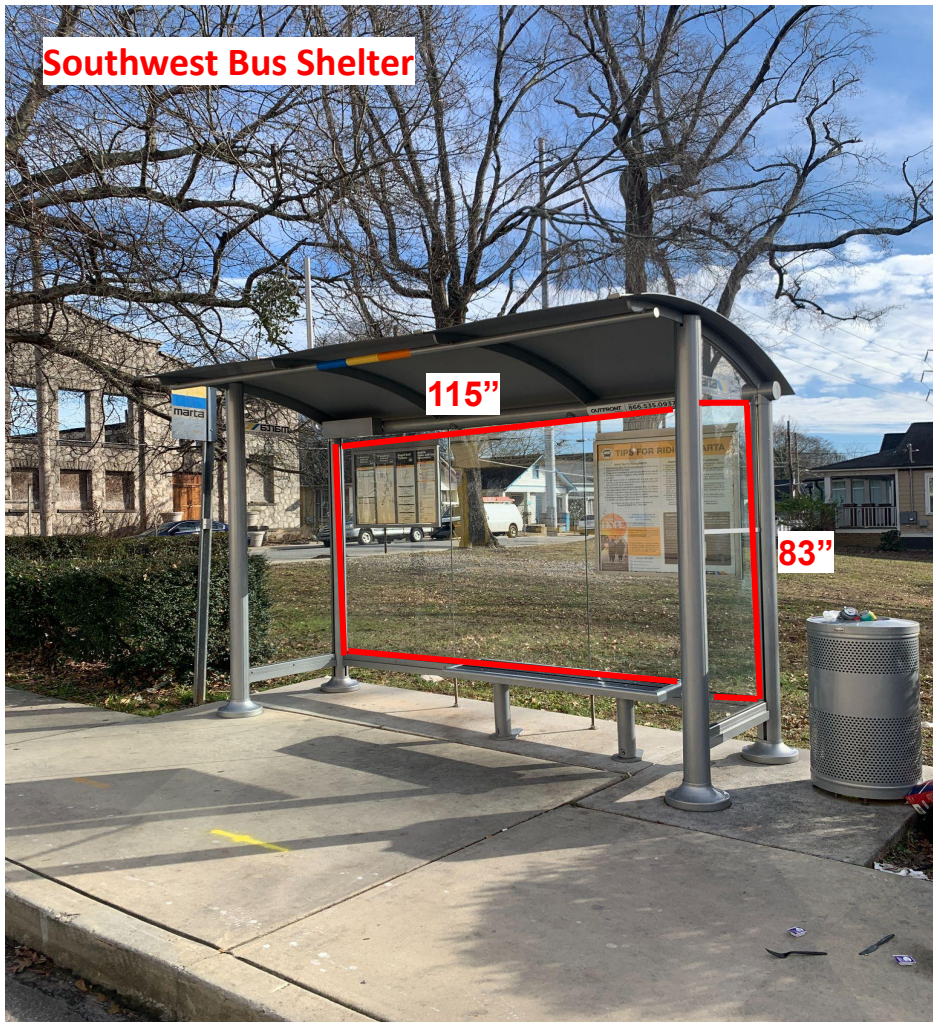

Featured Project Dimensions

1. Southwest Bus Shelter
2. Northwest Sculptural Bus Shelter
3. Crosswalk Mural
4. Yellow Store Mural

Southwest Bus Shelter

Northwest Sculptural Bus Shelter

Crosswalk Murals

**Cameron
Madison
Alexander
Blvd**

James P Brawley Dr NW

Yellow Store Mural

38'

32'

30'

24 1/2'

70'

Yellow Store Mural

50'

24 1/2'

20'

50''